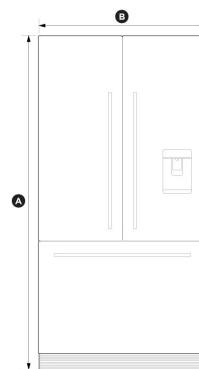

## Integrated French Door Fridge, 900mm, 525L, Ice & Water

## Dimensions

Depth	606mm
Height	<sup>A</sup> 1798mm
Width	<sup>B</sup> 896mm